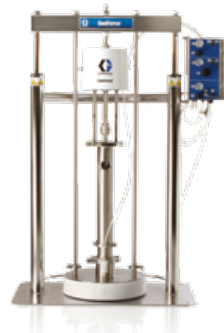

Popular Models

SBBAAA	2 in (50.8 mm) inlet/outlet with PTFE balls and EPDM overmolded diaphragms
SA33A1	3 in (76.2 mm) inlet/outlet with PTFE balls and EPDM/PTFE overmolded diaphragms

SaniForce 3150 HS

SaniForce 3150 3A

SaniForce Piston Pumps and Unloaders for moving and unloading semi-viscous to viscous materials

SaniForce Piston Pumps

- Perfect for fluid transfer of semi-viscous to viscous materials
- Quick knockdown design
- On-demand pumps constructed of 300 series stainless steel

Popular Models

24E840	6:1 drum length pump, 1.44 in (36.6 mm) inlet, buna, nylon, nitrile packings
24E839	6:1 drum length pump. 1.44 in (36.6 mm) inlet, PTFE packings

SaniForce 6:1
Piston Pump

SaniForce 5:1
Drum Unloader

SaniForce Drum and Bin Unloaders

- Deliver fast and easy drum and bin evacuations
- Designed with inflatable wiper seals for increased efficiency and faster change-out of drums
- Available in diaphragm and piston pump configurations