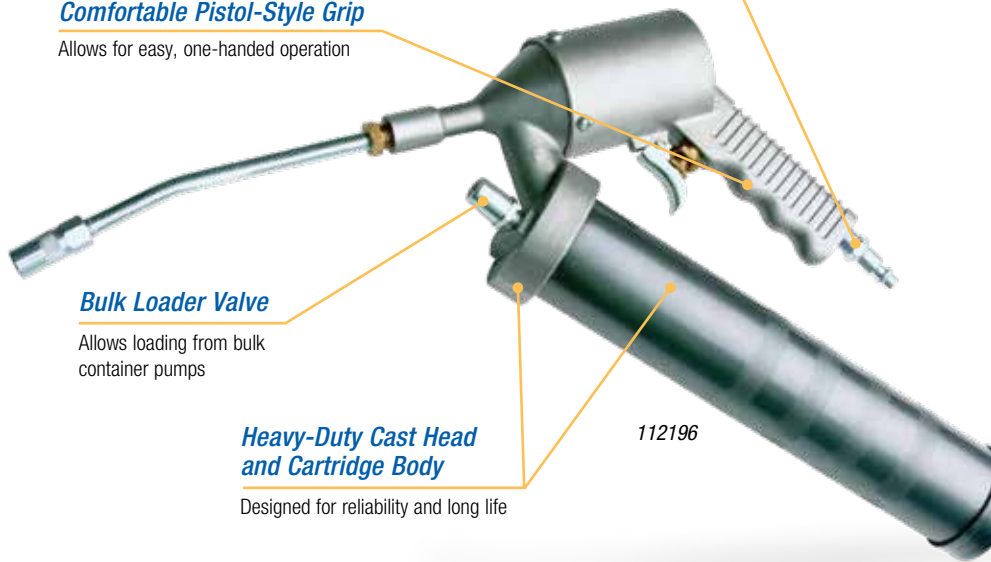

PROVEN QUALITY. LEADING TECHNOLOGY.

Another Quality Tool from Graco

Pneumatic Operation

Faster, reduces fatigue and is easier to use in cold conditions

Comfortable Pistol-Style Grip

Allows for easy, one-handed operation

Bulk Loader Valve

Allows loading from bulk container pumps

Heavy-Duty Cast Head and Cartridge Body

Designed for reliability and long life

Ordering Information

Part Number	Grease Gun Type	Pressure psi (bar)	Loading	Includes
110218	Lever-style, manually-operated	6,000 (414)	<ul style="list-style-type: none"> • Cartridge • Bulk fill 	<ul style="list-style-type: none"> • Rigid extension • Hydraulic coupler
110216	Heavy-duty, lever-style, manually-operated	10,000 (690)	<ul style="list-style-type: none"> • Cartridge • Bulk fill • Loader fill 	<ul style="list-style-type: none"> • Rigid extension • Hydraulic coupler • Air bleeder valve
110203	Pistol-style, manually-operated	3,500 (241)	<ul style="list-style-type: none"> • Cartridge • Bulk fill • Loader fill 	<ul style="list-style-type: none"> • Rigid extension • Hydraulic coupler • Air bleeder valve
110202	Pistol-style with hose and coupler, manually-operated	3,500 (241)	<ul style="list-style-type: none"> • Cartridge • Bulk fill • Loader fill 	<ul style="list-style-type: none"> • 12 in (30.4 cm) flexible extension • Hydraulic coupler • Air bleeder valve
112196	1/4 npt pistol-style, air-operated	6,000 (414)	<ul style="list-style-type: none"> • Bulk fill • Loader fill 	<ul style="list-style-type: none"> • Rigid extension • Hydraulic coupler
110201	Suction-gun, manually-operated		12 in (30.4 cm) clear plastic hose	
203697	Hot-Shot portable booster	10,000 (690)		<ul style="list-style-type: none"> • Rigid extension