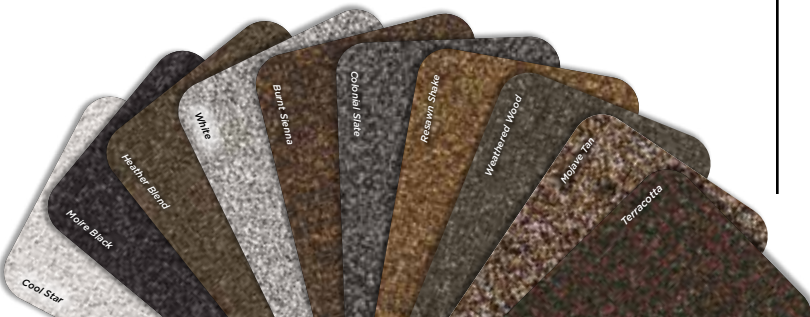

Designed
to inspire.

Engineered
for
strength.

The classic look of slate, masterfully replicated in high performing asphalt shingles.

Belmont® by CertainTeed puts luxury roofing well within your reach.

Ideal for homes with steep-sloped roofs where the aesthetic of slate is preferred. The color palette includes deep blacks and grays and rich browns highlighted by shades of ochre, all with depth-enhancing shadow lines that provide authentic dimensionality.

See actual warranty for specific details and limitations.

Add a Little Accent to Your Roof

For a stylish finishing touch to cap hips and ridges, use Cedar Crest® accessory—available in colors to match your Belmont shingles.

Color Companion Products™ for Flat Roof Areas

With CertainTeed Flintlastic® SA, you can coordinate flat roof areas like carports, canopies and porches with your main roof. Flintlastic SA is a self-adhering low slope roofing product available in colors that complement some of the most popular CertainTeed shingles.

The Ultimate in Protection

StreakFighter®

Algae Resistance

The ultimate in stain protection.

Those streaks you see on other roofs in your neighborhood? That's algae, and it's a common eyesore on roofing throughout North America. CertainTeed's **StreakFighter** technology uses the power of science to repel algae before it can take hold and spread. **StreakFighter's** granular blend includes naturally algae-resistant copper, helping your roof maintain its curb appeal and look beautiful for years to come.