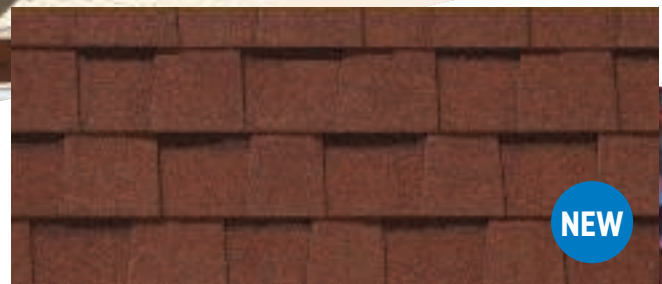

# LANDMARK® PRO MAX DEF RED OAK

VIBRANT, DURABLE SHINGLES  
IN A RICH AND INVITING NEW COLOR

*Landmark PRO, shown in  
Max Def Red Oak*

Homeowners who want to turn heads with a striking roof—and offer guests a warm welcome—have a charming new color option for shingles. Inspired by the fiery colors of fall, **Max Def Red Oak** features an earthy yet radiant blend of red and brown granules. Its deep, ember-like glow is perfect for a warm mountain lodge aesthetic.

Make a stunning statement with this distinctive yet timeless new shade. Experience the trusted performance and durability of Landmark PRO in a color you can cozy up with.

## The Depth and Dimension of Max Def

With our Max Def color palette, a richer mixture of surface granules adds new, eye-catching dimension to shingles. The unique gradient blend of Max Def Red Oak was developed by researching hundreds of different pigments. Carefully placed, color-coated granules bring more dramatic depth to the natural wood shake aesthetic of Landmark PRO.