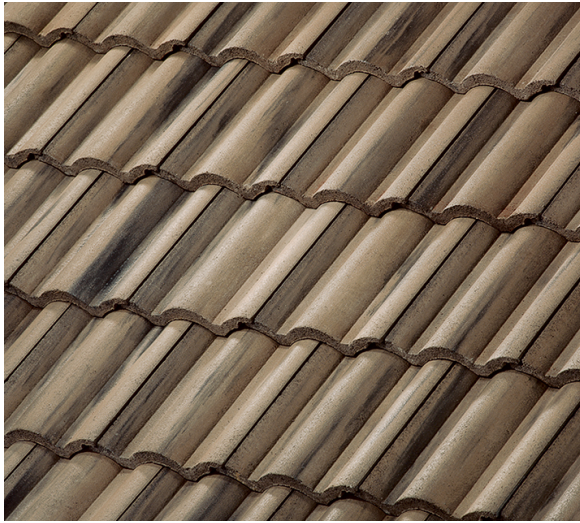

PRODUCT INFORMATION

| | |
|---------------|-------------------------------|
| Profile: | Villa 900 |
| Color Name: | Desert Sage |
| SKU Number: | 1VICS0024 |
| Product Type: | Standard Weight |
| Color: | Black, Multicolor, Tan |

Available Regions:

Pacific Northwest, Northern California, Southern California, Canada

Tile Specifications:

| | |
|----------------------------|------------------|
| Size: | 17" x 13" |
| Coverage: | 87 |
| Approx. Installed Weight: | 900 lbs |
| Pieces per Pallet: | 308 |
| Squares per Pallet: | 3.54 |
| Approx. Weight per Pallet: | 3327 lbs |