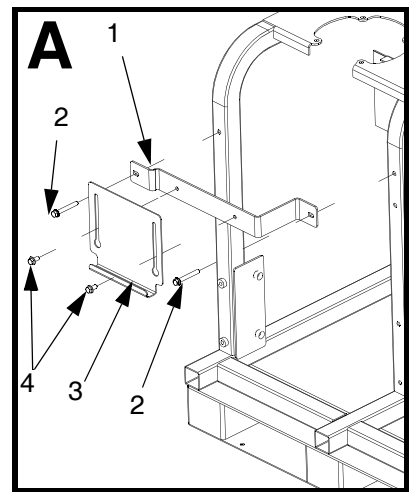

Ref.	Part	Description	Qty.
1†	256252	BRACKET, hopper, back-mount, upper	1
2	121488	SCREW, hex hd, flanged	2
3	256251	BRACKET, hopper, 7 gallon	1
4	112395	SCREW, cap, flng hd	2
6	122198	VALVE, ball	1
7	112580	SWIVEL, union, 90°	1
8	234097	HOPPER, fluid, green (256260 only)	1
	234017	HOPPER, fluid, blue (24N011 only)	1
8b	124450	CLAMP	1
8c	C20490	FITTING	1

† Only used to mount hopper (8) on back of frame.

A Parts for back mounted hoppers.

B Parts for side mounted hoppers.

24Y390, 10 Gallon Stainless Steel Hopper Kit

Ref.	Part	Description	Qty.
1	17E114	HOPPER, weldment	1
2	17G707	BRACKET, hopper, xm	1
3	113864	UNION, swivel, 1 1/2 npt	2
5	126939	FITTING, elbow, 90°, female, reducing	1
6	112395	SCREW, cap, flng hd	2
7	121488	SCREW, hex hd, flanged	2
8	121440	VALVE, ball, 1 1/2npt	1
9	121441	FITTING, nipple, hex, 1 1/2npt	1
12	17H067	COVER, hopper, weldment	1
13	15R424	LABEL, a-b identification (not shown)	1
14†	256252	BRACKET, hopper, back mount, upper, painted	1