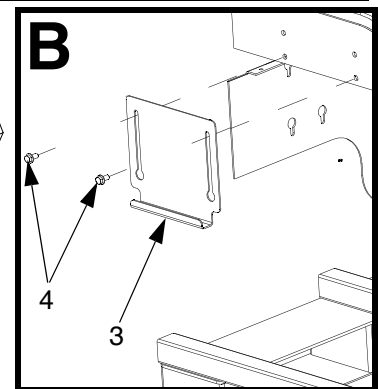

Ref.	Part	Description	Qty.
1†	256252	BRACKET, hopper, back-mount, upper	1
2	121488	SCREW, hex hd, flanged	2
3	256251	BRACKET, hopper, 7 gallon	1
4	112395	SCREW, cap, flng hd	2
6	122198	VALVE, ball	1
7	112580	SWIVEL, union, 90°	1
8	234097	HOPPER, fluid, green (256260 only)	1
	234017	HOPPER, fluid, blue (24N011 only)	1
8b	124450	CLAMP	1
8c	C20490	FITTING	1

† Only used to mount hopper (8) on back of frame.

A Parts for back mounted hoppers.

B Parts for side mounted hoppers.

24Y390, 10 Gallon Stainless Steel Hopper Kit

Ref.	Part	Description	Qty.
1	17E114	HOPPER, weldment	1
2	17G707	BRACKET, hopper, xm	1
3	113864	UNION, swivel, 1 1/2 npt	2
5	126939	FITTING, elbow, 90°, female, reducing	1
6	112395	SCREW, cap, flng hd	2
7	121488	SCREW, hex hd, flanged	2
8	121440	VALVE, ball, 1 1/2npt	1
9	121441	FITTING, nipple, hex, 1 1/2npt	1
12	17H067	COVER, hopper, weldment	1
13	15R424	LABEL, a-b identification (not shown)	1
14†	256252	BRACKET, hopper, back mount, upper, painted	1