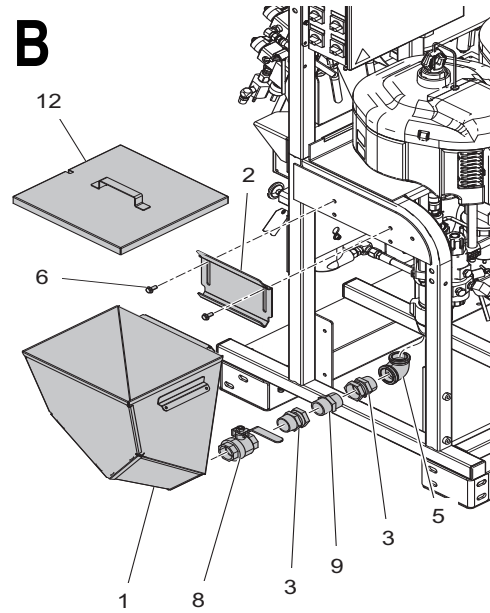

Ref.	Part	Description	Qty.
1†	256252	BRACKET, hopper, back-mount, upper	1
2	121488	SCREW, hex hd, flanged	2
3	256251	BRACKET, hopper, 7 gallon	1
4	112395	SCREW, cap, flng hd	2
6	122198	VALVE, ball	1
7	112580	SWIVEL, union, 90°	1
8	234097	HOPPER, fluid, green (256260 only)	1
	234017	HOPPER, fluid, blue (24N011 only)	1
8b	124450	CLAMP	1
8c	C20490	FITTING	1

† Only used to mount hopper (8) on back of frame.

A Parts for back mounted hoppers.

B Parts for side mounted hoppers.

24Y390, 10 Gallon Stainless Steel Hopper Kit

Ref.	Part	Description	Qty.
1	17E114	HOPPER, weldment	1
2	17G707	BRACKET, hopper, xm	1
3	113864	UNION, swivel, 1 1/2 npt	2
5	126939	FITTING, elbow, 90°, female, reducing	1
6	112395	SCREW, cap, flng hd	2
7	121488	SCREW, hex hd, flanged	2
8	121440	VALVE, ball, 1 1/2npt	1
9	121441	FITTING, nipple, hex, 1 1/2npt	1
12	17H067	COVER, hopper, weldment	1
13	15R424	LABEL, a-b identification (not shown)	1
14†	256252	BRACKET, hopper, back mount, upper, painted	1

† Only used in back mounted configuration.

A Back mounted configuration.

B Side mounted configuration.

ti26733a

ti26734a

Graco Inc. P.O. Box 1441 Minneapolis, MN 55440-1441
 406699, Revision D, July 2015
 Copyright 2009, Graco Inc. is registered to ISO 9001