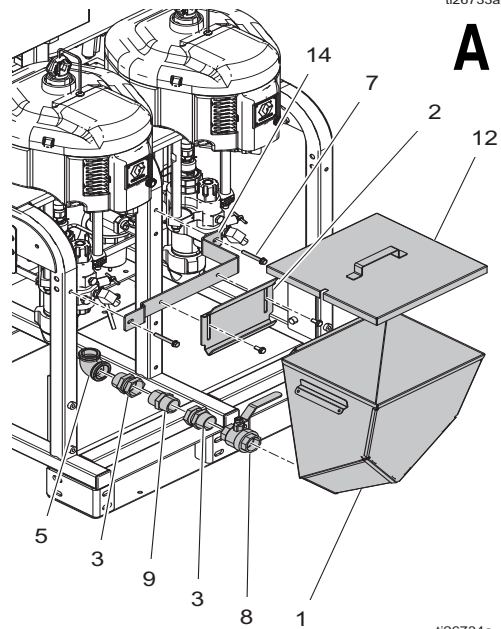

Ref.	Part	Description	Qty.
1†	256252	BRACKET, hopper, back-mount, upper	1
2	121488	SCREW, hex hd, flanged	2
3	256251	BRACKET, hopper, 7 gallon	1
4	112395	SCREW, cap, flng hd	2
6	122198	VALVE, ball	1
7	112580	SWIVEL, union, 90°	1
8	234097	HOPPER, fluid, green (256260 only)	1
	234017	HOPPER, fluid, blue (24N011 only)	1
8b	124450	CLAMP	1
8c	C20490	FITTING	1

† Only used to mount hopper (8) on back of frame.

A Parts for back mounted hoppers.

B Parts for side mounted hoppers.

24Y390, 10 Gallon Stainless Steel Hopper Kit

Ref.	Part	Description	Qty.
1	17E114	HOPPER, weldment	1
2	17G707	BRACKET, hopper, xm	1
3	113864	UNION, swivel, 1 1/2 npt	2
5	126939	FITTING, elbow, 90°, female, reducing	1
6	112395	SCREW, cap, flng hd	2
7	121488	SCREW, hex hd, flanged	2
8	121440	VALVE, ball, 1 1/2npt	1
9	121441	FITTING, nipple, hex, 1 1/2npt	1
12	17H067	COVER, hopper, weldment	1
13	15R424	LABEL, a-b identification (not shown)	1
14†	256252	BRACKET, hopper, back mount, upper, painted	1

† Only used in back mounted configuration.

A Back mounted configuration.

B Side mounted configuration.

ti26733a

ti26734a

Graco Inc. P.O. Box 1441 Minneapolis, MN 55440-1441
 406699, Revision D, July 2015
 Copyright 2009, Graco Inc. is registered to ISO 9001