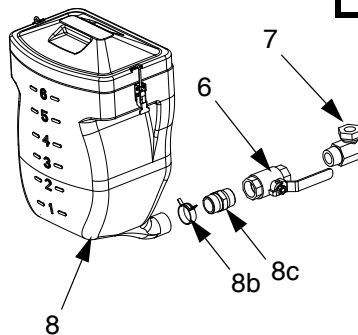

Ref.	Part	Description	Qty.
1†	256252	BRACKET, hopper, back-mount, upper	1
2	121488	SCREW, hex hd, flanged	2
3	256251	BRACKET, hopper, 7 gallon	1
4	112395	SCREW, cap, flng hd	2
6	122198	VALVE, ball	1
7	112580	SWIVEL, union, 90°	1
8	234097	HOPPER, fluid, green (256260 only)	1
	234017	HOPPER, fluid, blue (24N011 only)	1
8b	124450	CLAMP	1
8c	C20490	FITTING	1

† Only used to mount hopper (8) on back of frame.

A Parts for back mounted hoppers.

B Parts for side mounted hoppers.

24Y390, 10 Gallon Stainless Steel Hopper Kit

Ref.	Part	Description	Qty.
1	17E114	HOPPER, weldment	1
2	17G707	BRACKET, hopper, xm	1
3	113864	UNION, swivel, 1 1/2 npt	2
5	126939	FITTING, elbow, 90°, female, reducing	1
6	112395	SCREW, cap, flng hd	2
7	121488	SCREW, hex hd, flanged	2
8	121440	VALVE, ball, 1 1/2npt	1
9	121441	FITTING, nipple, hex, 1 1/2npt	1
12	17H067	COVER, hopper, weldment	1
13	15R424	LABEL, a-b identification (not shown)	1
14†	256252	BRACKET, hopper, back mount, upper, painted	1