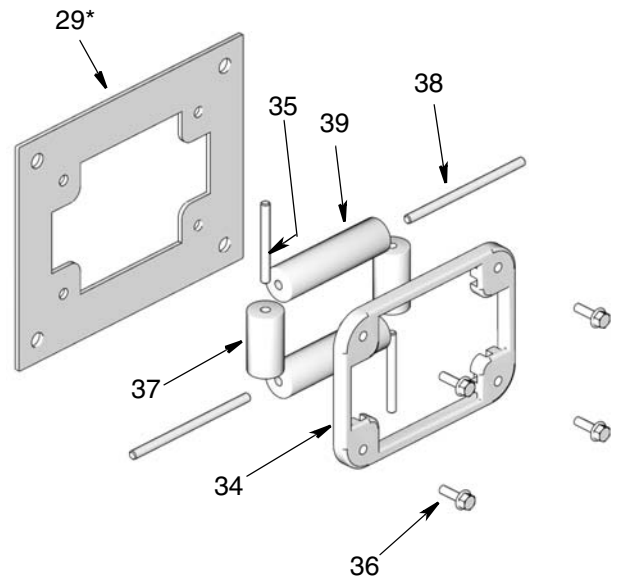

Hose Guide Kits for XD30 Hose Reels

3A0143A
ENG

Hose Guide Repair Kit: 24C996

Bulk Head Hose Guide Kit: 24C997

Important Safety Instructions

Read all warnings and instructions in this manual and in the XD30 High Capacity Hose Reel instruction manual. Save all instructions.

NOTE: Part numbers provided in these instructions correspond to the part numbers used on the assembly drawing in the XD30 High Capacity Hose Reel Instruction Manual.

Hose Guide: 24C996

Ref	Description	Qty
34	BRACKET, roller	1
35	PIN, roller	2
36	BOLT, m6 x 20 w/patch	4
37	ROLLER, hose	2
38	PIN, roller	2
39	ROLLER, hose	2

Bulk Head Hose Guide Kit: 24C997

Ref	Description	Qty
29	GUIDE, hose	1
34	BRACKET, roller	1
35	PIN, roller	2
36	BOLT, m6 x 20 w/patch	4
37	ROLLER, hose	2
38	PIN, roller	2
39	ROLLER, hose	2

* Only included in kit 24C997