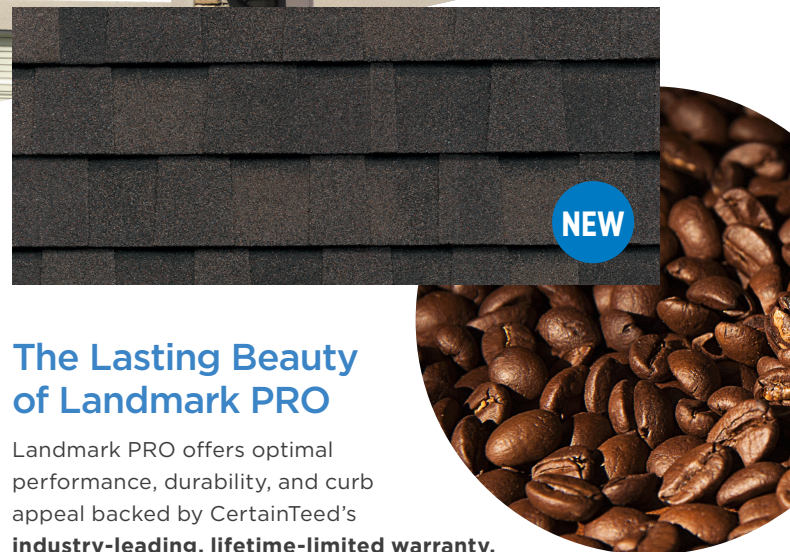

LANDMARK® PRO MAX DEF ESPRESSO

VIBRANT, DURABLE SHINGLES IN A WARM
AND SOPHISTICATED NEW COLOR

*Landmark PRO, shown in
Max Def Espresso*

Homeowners with refined tastes and discerning palates have a robust new color option when choosing the ideal roof. With a bold blend of black and brown granules, **Max Def Espresso** is as rich and indulgent as the perfect roast.

This chic new shade was designed with the cultured cosmopolitan in mind. Experience the trusted performance and durability of Landmark PRO in a color worth savoring.

The Depth and Dimension of Max Def

With our Max Def color palette, a richer mixture of surface granules adds new, eye-catching dimension to shingles. The unique gradient blend of Max Def Espresso was developed by researching hundreds of different pigments. Carefully placed, color-coated granules bring more dramatic depth to the natural wood shake aesthetic of Landmark PRO.

Scan code for
more information

The Lasting Beauty of Landmark PRO

Landmark PRO offers optimal performance, durability, and curb appeal backed by CertainTeed's **industry-leading, lifetime-limited warranty.**