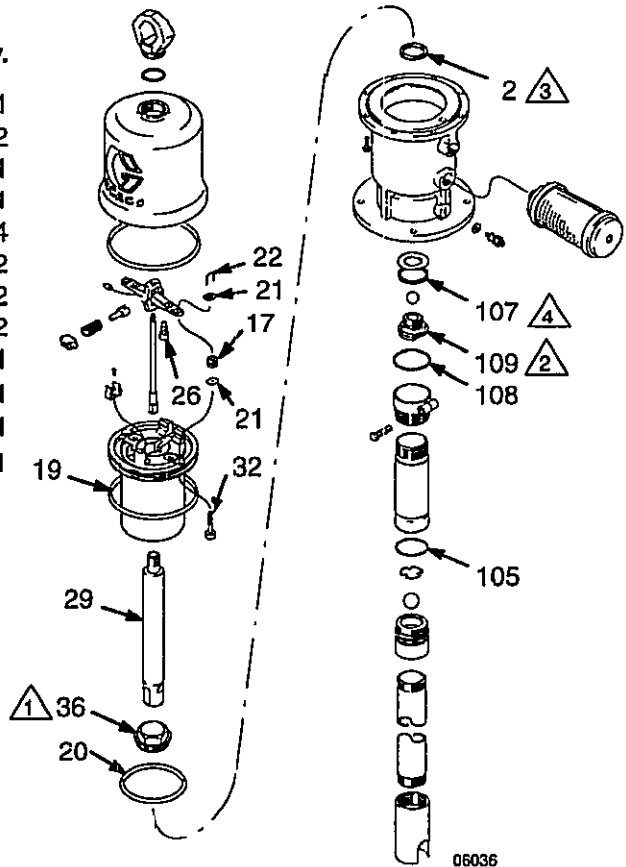

GENUINE GRACO PARTS AND ACCESSORIES

238751 Repair Kit

For 10:1 Fire-Ball® 425 Pumps

Important Safety Instructions.

Refer to manual 308655 and read all warnings and instructions.

406344C

Ref No.	Part No.	Description	Qty.
2	110247	SEAL; polyurethane, nitrile	1
17	158367	GROMMET, lower valve	2
19	158378	PACKING, o-ring	1
20	158379	PACKING, o-ring	1
21	160261	NUT, valve	4
22	160618	WIRE, lock	2
26	170709	POPPET, exhaust valve	2
32	236079	POPPET, inlet valve	2
105	156633	PACKING, o-ring	1
107	113564	SEAL, block, vee	1
108	156641	PACKING, o-ring	1
	192109	TOOL, piston assembly (not shown)	1

⚠️ Torque throat bearing (36) at 30 to 40 ft-lb (41 to 54 N-m).

⚠️ Torque piston/valve seat (109) to displacement rod (29) at 45 to 55 ft-lb (61 to 75 N.m).

⚠️ Lips face down.

⚠️ Lips face up.

Graco Inc. P.O. Box 1441 Minneapolis, MN 55440-1441
 Printed in USA 406344 08/2005
 Copyright 1996, Graco Inc. is registered to I.S. EN ISO 9001

06036