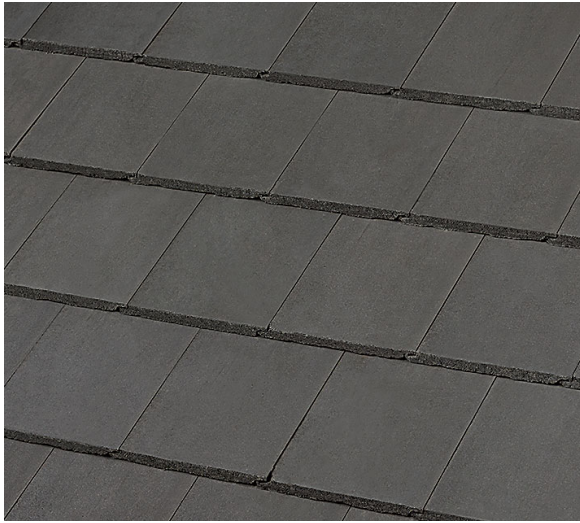

PRODUCT INFORMATION

Profile:	Saxony 900 Slate
Color Name:	Shadow Black
SKU Number:	1FACS1020
Product Type:	Standard Weight
Color:	Grey
Available Regions:	
Southern Nevada, Southern California	

Cool Rated Product

Reflectivity:	0.11
Aged Ref. (3 yr):	Pending
Emmissivity:	0.91
Aged Em. (3 yr):	Pending
SRI:	8
Aged SRI (3 yr):	11
CRRC ID#:	0196
Seller ID#:	0942

Tile Specifications:

Size:	17" x 13"
Coverage:	85
Approx. Installed Weight:	930 lbs
Pieces per Pallet:	288
Squares per Pallet:	3.39
Approx. Weight per Pallet:	3405 lbs