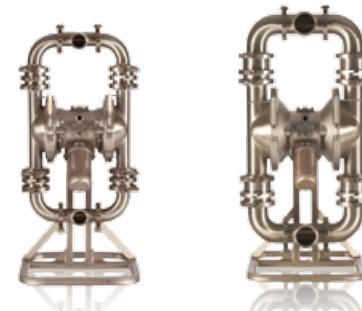

for pre- and post-pasturization material transfer

SaniForce 1040, 1590 and 2150 Diaphragm Pumps

- Wide range of food-grade diaphragms available including Santoprene, PTFE and EDPM/PTFE overmolded
- Flow rates ranging from 40-150 gpm (151-568 lpm)

Popular Models

FD1113	1.5 in (38 mm) inlet/outlet with SST seats, PTFE balls and overmolded diaphragms
FD2113	2.0 in (50.8 mm) inlet/outlet with SST seats, PTFE balls and overmolded diaphragms
FD3113	2.5 in (63.5 mm) inlet/outlet with SST seats, PTFE balls and overmolded diaphragms

SaniForce 1040

SaniForce 1590

SaniForce 2150

SaniForce 1590 HS and 3150 HS Diaphragm Pumps

- Easy to clean, quick knockdown design
- Flow rates ranging from 90-150 gpm (340-568 lpm)

Popular Models

SB3AA1	3 in (76 mm) inlet/outlet with overmolded PTFE diaphragms and PTFE balls
SA33A1	3 in (76 mm) inlet/outlet with overmolded EPDM/PTFE diaphragms and PTFE balls

Popular Model

24E840	6:1 drum length pump, 1.44 in (36.6 mm) inlet, buna, nylon, nitrile packings
--------	--

SaniForce Drum Unloaders

- Ideal for unloading medium to high viscosity purees
- Unload 55 gal (208 l) drums with rates up to 100 gpm (378.5 lpm)
- Quick disconnect for fast and easy cleaning