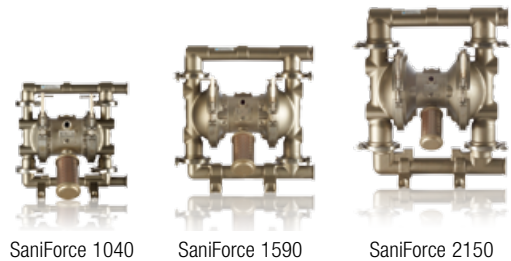

Juice Concentrate and Puree Applications

Graco Sanitary Solutions

Common Materials

- Banana
- Pineapple
- Guava
- Mango
- Orange
- Grape
- Strawberry

PROVEN QUALITY. LEADING TECHNOLOGY.

SaniForce™ Diaphragm Pumps

for pre- and post-pasturization material transfer

SaniForce 1040, 1590 and 2150 Diaphragm Pumps

- Wide range of food-grade diaphragms available including Santoprene, PTFE and EDPM/PTFE overmolded
- Flow rates ranging from 40-150 gpm (151-568 lpm)

SaniForce 1040

SaniForce 1590

SaniForce 2150

SaniForce 1590 HS and 3150 HS Diaphragm Pumps

- Easy to clean, quick knockdown design
- Flow rates ranging from 90-150 gpm (340-568 lpm)

Popular Models

SB3AA1	3 in (76 mm) inlet/outlet with overmolded PTFE diaphragms and PTFE balls
SA33A1	3 in (76 mm) inlet/outlet with overmolded EPDM/PTFE diaphragms and PTFE balls

Popular Model

24E840	6:1 drum length pump, 1.44 in (36.6 mm) inlet, buna, nylon, nitrile packings
--------	--

SaniForce Drum Unloaders

- Ideal for unloading medium to high viscosity purees
- Unload 55 gal (208 l) drums with rates up to 100 gpm (378.5 lpm)
- Quick disconnect for fast and easy cleaning