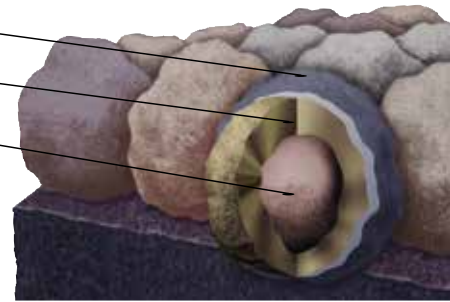

Granule with StreakFighter Technology

Ceramic coating

Copper layer

Mineral core

Diagram for illustrative purposes only.

CertaSeal™

Uplift Protection

CertaSeal™ is a fast-activating modified asphalt sealant with a 20-year record of proven performance. Designed to seal shingles together upon installation, it protects roofs from wind uplift and shingle blow-off so that homes stay safe and dry. It's also engineered to remain flexible after installation, unlike harder sealants that can dry out and crack over time.