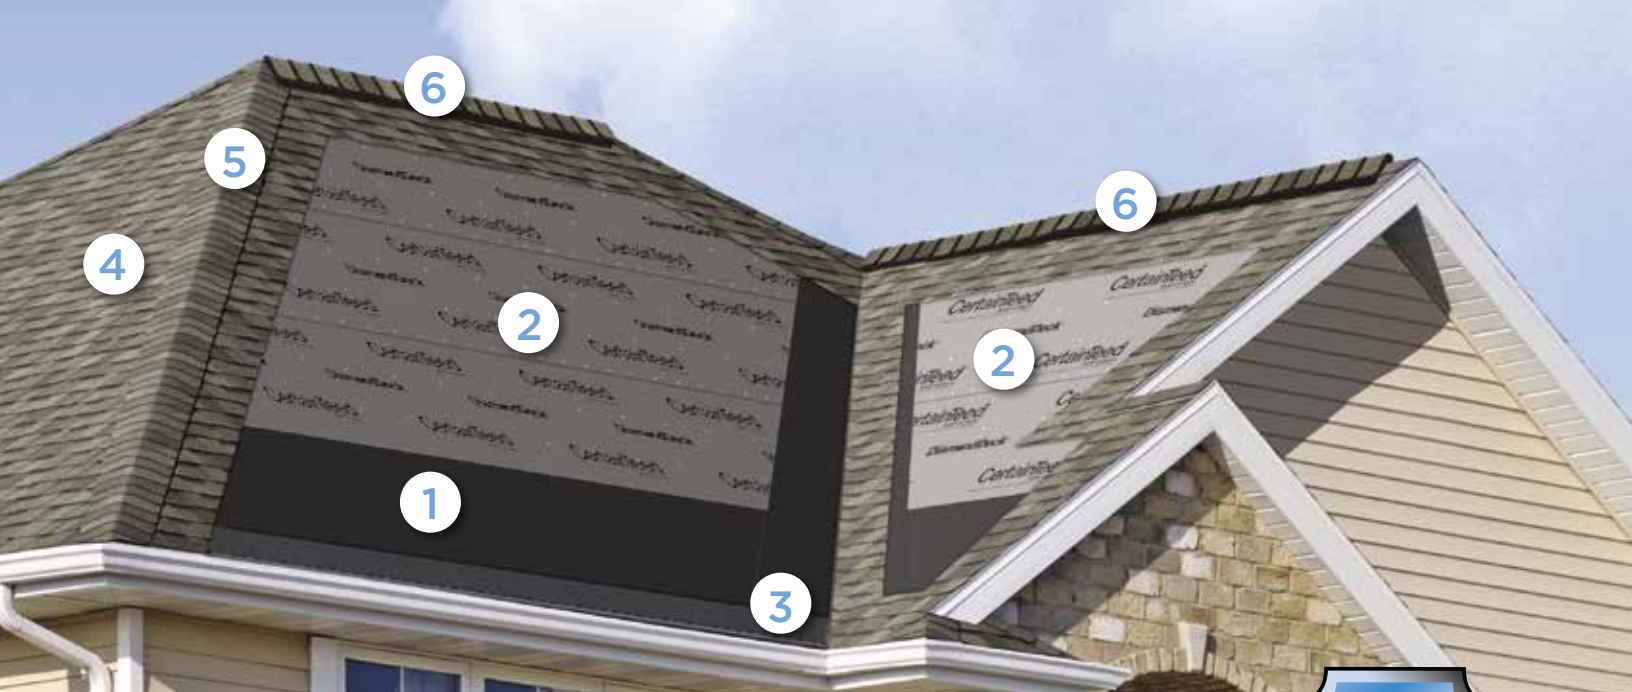

Integrity Roof System™

A COMPLETE APPROACH TO LONG LASTING BEAUTY AND PERFORMANCE

With as much care as you take in selecting the right contractor, choosing the right roof system is equally as important. A CertainTeed Integrity Roof System combines key elements that help ensure you have a well-built roof for long-lasting performance.

1. Waterproofing Underlayment

The first step in your defense against the elements. Self-adhering underlayment is installed at vulnerable areas of your roof to help prevent leaks from wind-driven rain and ice dams.

2. Water-Resistant Underlayment

Provides a protective layer over the roof deck and acts as a secondary barrier against leaks.

3. Starter Shingles

Starter Shingles are the first course of shingles that are installed and designed to work in tandem with the roof shingles above for optimal shingle sealing and performance.

4. Shingles

Choose from a variety of Good-Better-Best styles to complement any roof design and fit your budget.

5. Hip & Ridge Caps

Available in numerous profiles, these accessories are used on the roof's hip and ridge lines for a distinctive finishing touch to your new roof.

6. Ventilation

A roof that breathes is shown to perform better and last longer. Ridge Vents, in combination with Intake Vents, allow air to flow on the underside of your roof deck, keeping the attic cooler in the summer and drier in the winter.

learn more at:

certainteed.com/roofing

CertainTeed

CEILING • DECKING • FENCE • GYPSUM • INSULATION • RAILING • ROOFING • SIDING • TRIM
20 Moores Road, Malvern, PA 19355 Professional: 800-233-8990 Consumer: 800-782-8777 certainteed.com

©05/22 CertainTeed, Printed in the USA, Code No. 00-00-1177-NA-EN